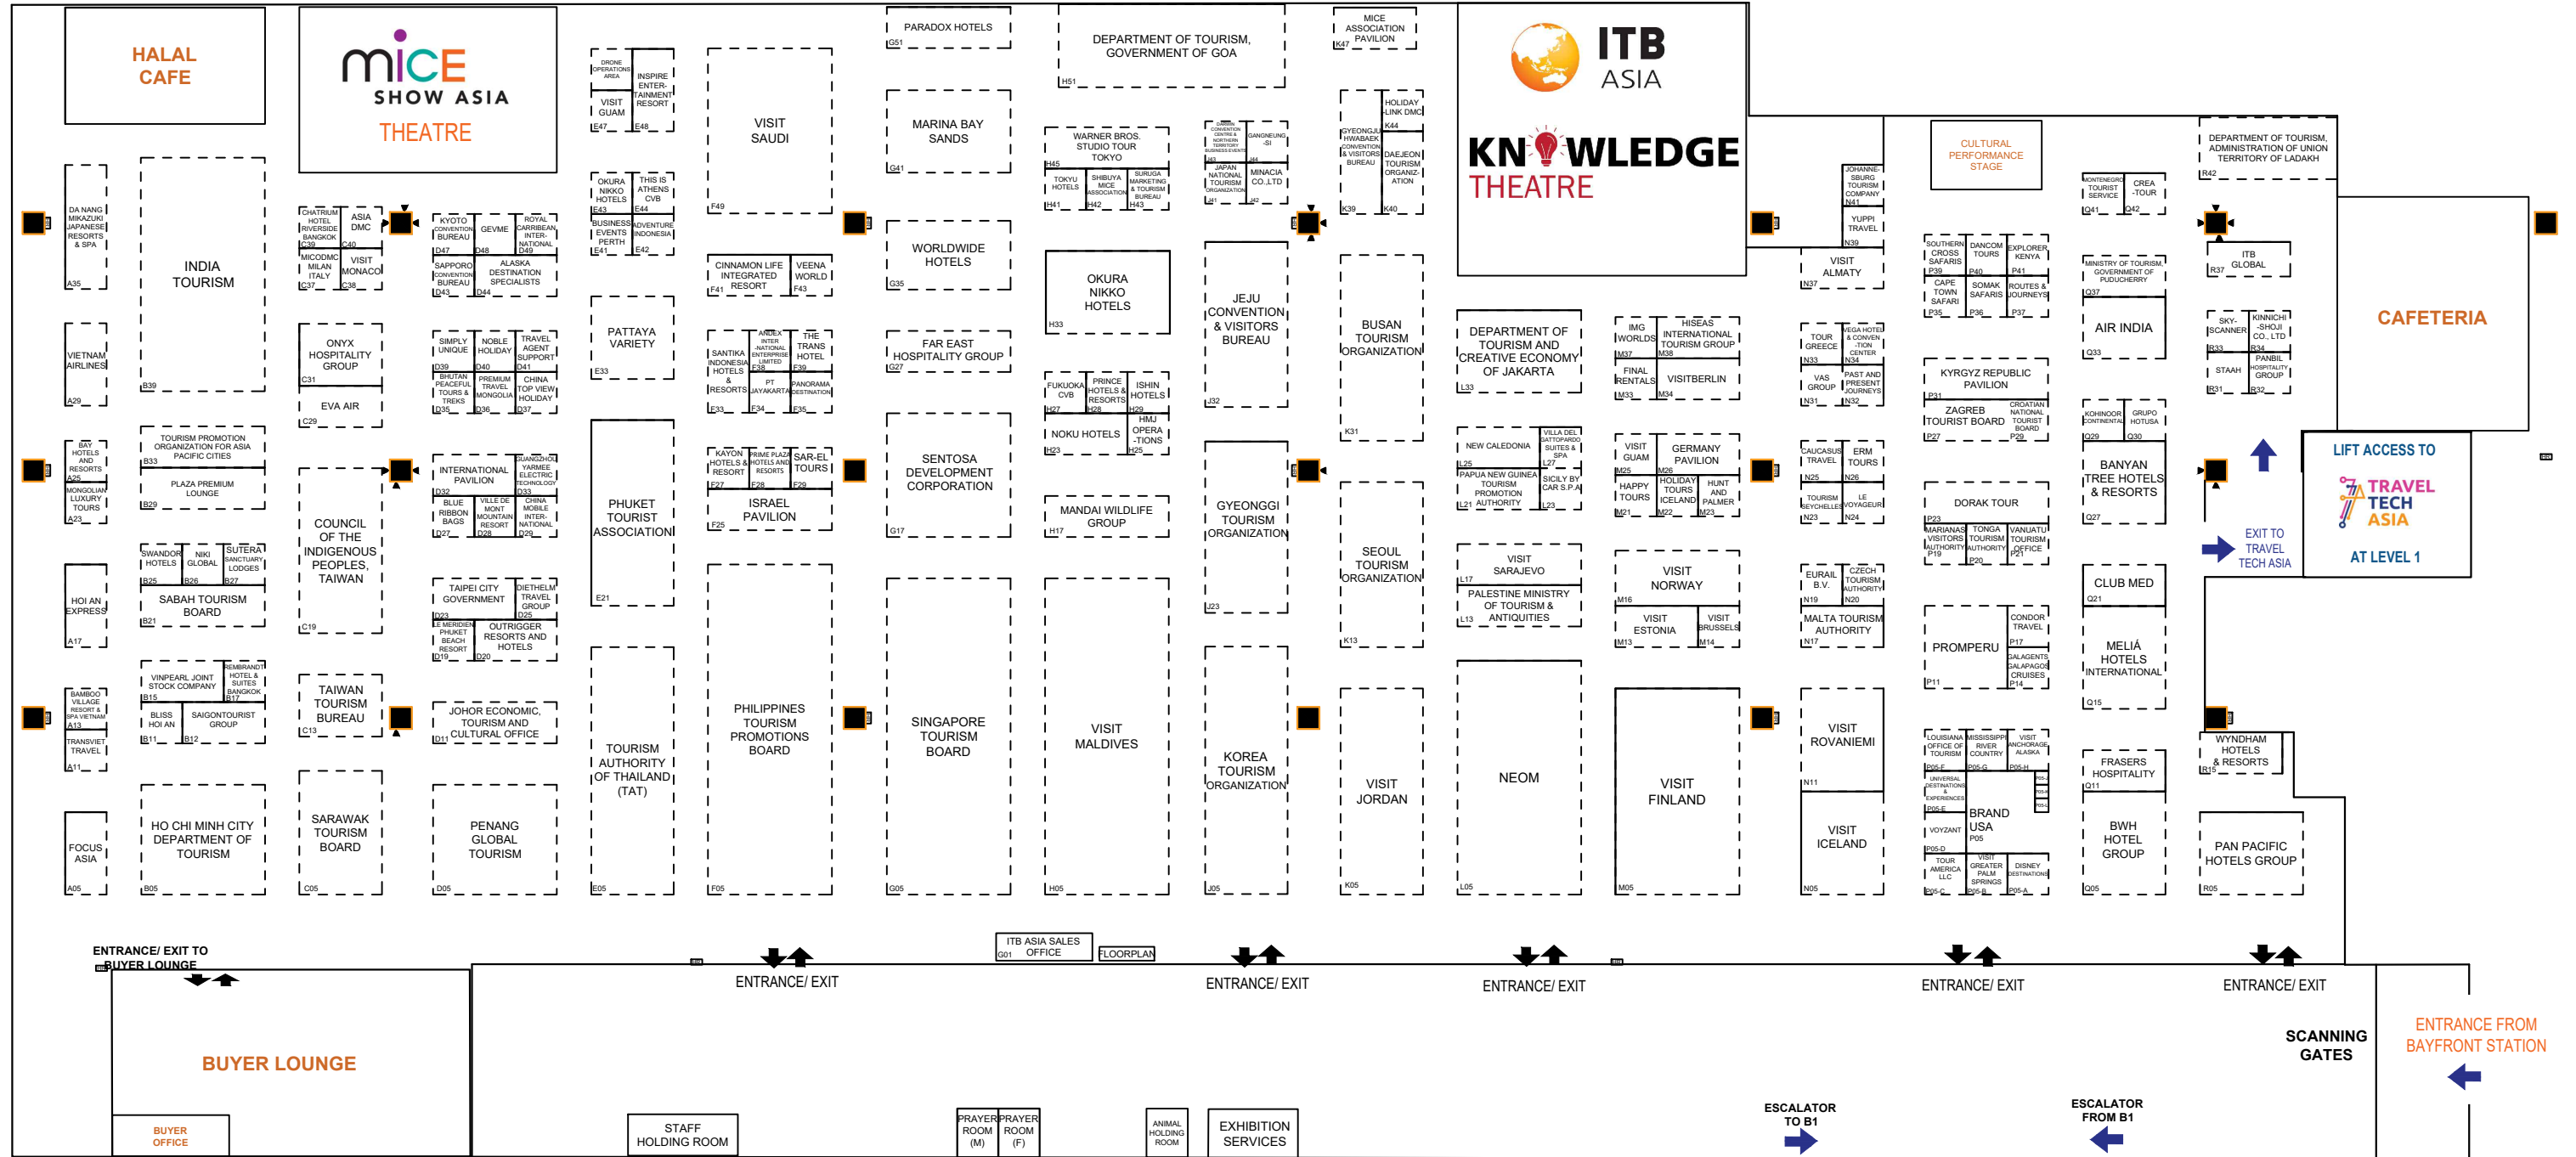

ITB ASIA | MICE SHOW ASIA | TRAVEL TECH ASIA 2023

25 - 27 OCTOBER 2023
LEVEL 1 AND BASEMENT 2, SANDS EXPO AND CONVENTION CENTRE, SINGAPORE

BASEMENT 2 - ITB ASIA & MICE SHOW ASIA

- Notes:**
- All booth registration and location confirmation are subject to first-come-first-serve basis, according to contract submission date.
 - In allocating the stand Messe Berlin (Singapore) will take into account the way in which a particular event is subdivided, as well as the space that is available. Messe Berlin (Singapore) will endeavor to meet specific requirements for stand locations whenever possible.
 - The exhibitor should accept that changes may take place in the situation on other stands at the beginning of the event, compared with the time at which initial acceptance was granted. No claims for damages by either party can be entertained.
 - Please refer to the Terms and Conditions for more details.

LEGEND:

- Closed Sides
- - - Open Sides
- Pillars
- HR Fire Hose Reel